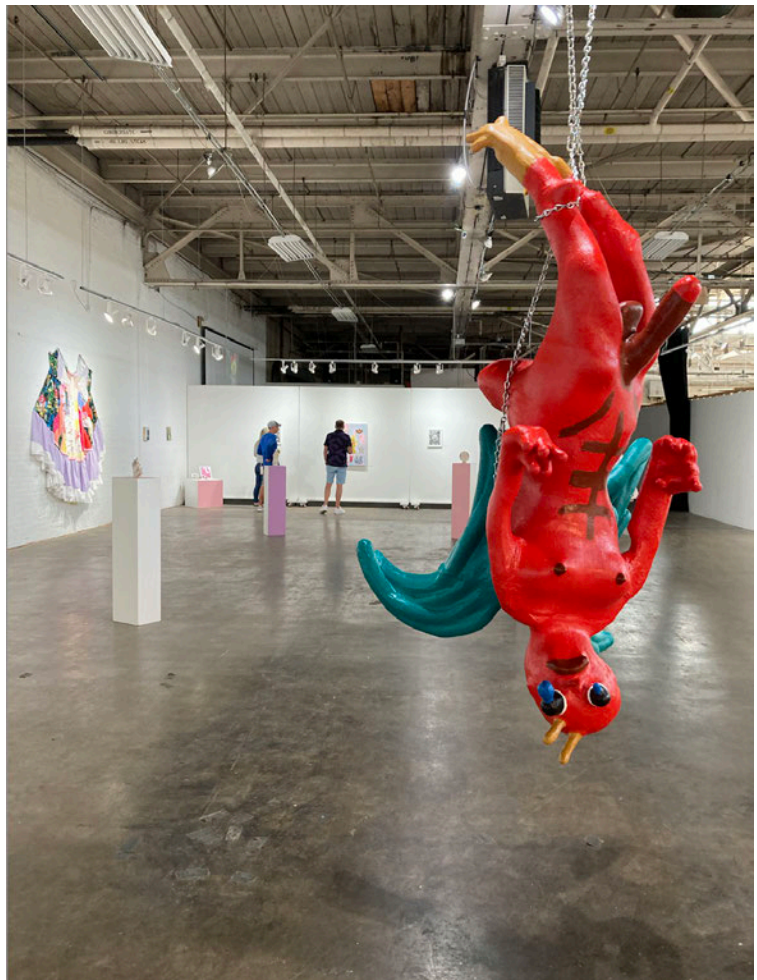

Right: Clovice Holt w/ Dessarae Bassil & Hugh Jass in background